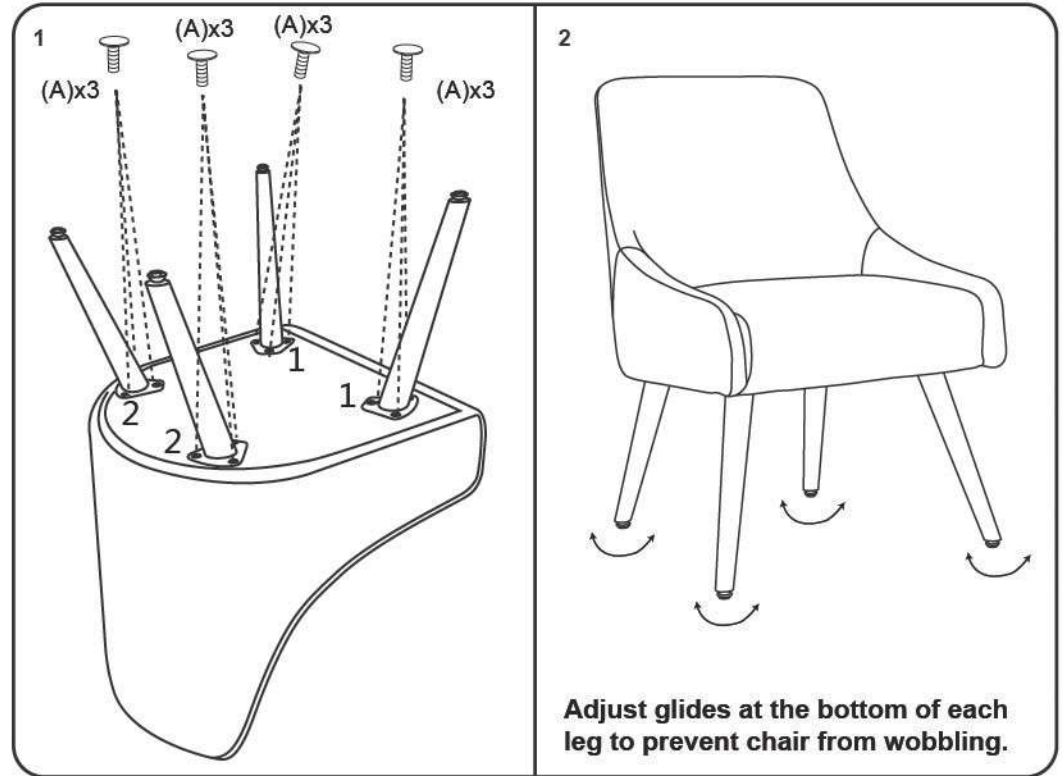

MODEL : B579

(1)x2	(2)x2
	
LONG	SHORT
FRONT LEG	BACK LEG
(3)x1	
	
CUSHION	
(A)X12	 M8*22

Insert and loosely tighten all screws. When assembly is completed, fully tighten all screws before using. This chair is only intended for sitting. Any other use will void the warranty.