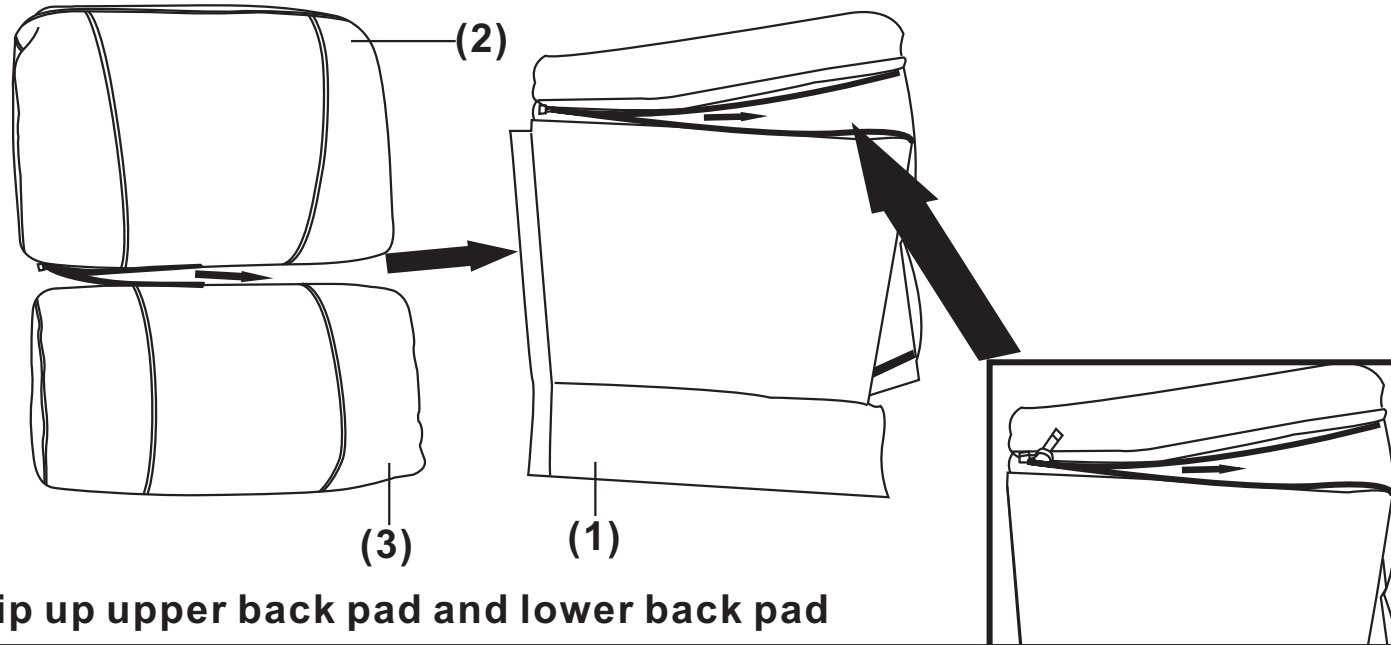

BT-70597-3 PARTS

ASSEMBLY INSTRUCTION

(1)X1(L)X1(M)X(R)

(2)X3

(3)X3

(4)X1(L)X1(R)

(5)X1(L)X1(R)

(6)X1(L)1(M)X1(R)

①

②

3

Fasten the three recliners

4

zip up arms pad

5