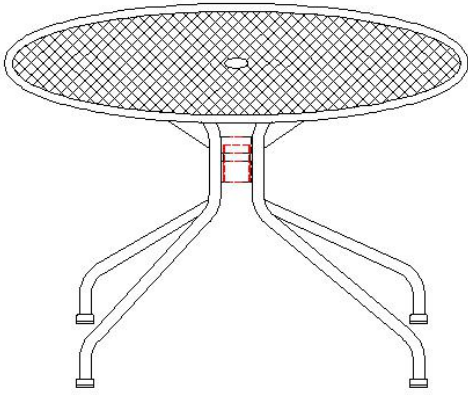

## 35.25" Round Black Indoor-Outdoor Steel Patio Table