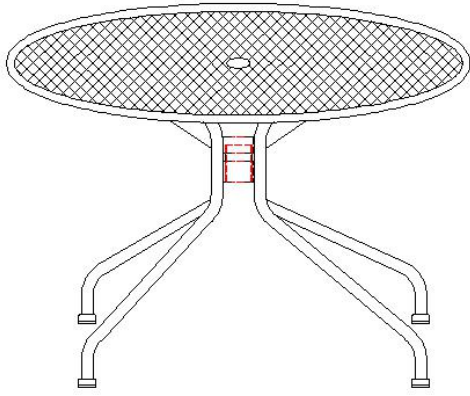

## 35.25" Round Black Indoor-Outdoor Steel Patio Table