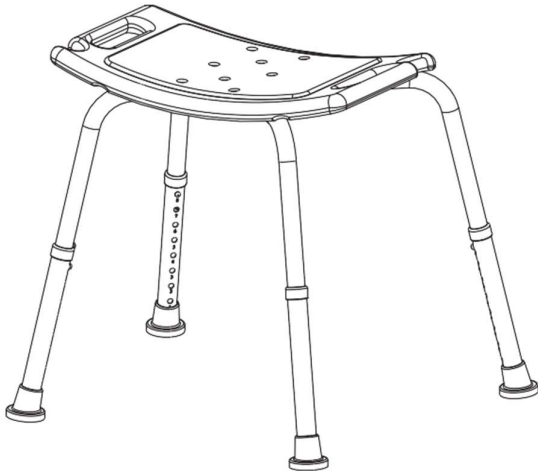

Thank you for your purchase!

Adjustable Bath & Shower Chair With Non-Slip Feet

ASSEMBLY INSTRUCTIONS

Before You Begin:

Please identify all component parts and hardware pieces required before you begin.

Carefully remove all the components from the packaging and set aside for assembly.

Assemble on a soft surface to prevent scratching during assembly.

Caution:

Tighten all components securely before use. Failure to do so may result in personal injury.

DO NOT use any sharp objects to open plastic wrapped components as damage to product or components may result.

Warning:

CHOKING HAZARD - Small Parts. Adult Assembly Required.

DO NOT ALLOW CHILDREN TO CLIMB ON THE CHAIR

.....

PARTS

x1 plastic seat

x1 frame tube A

x1 frame tube B