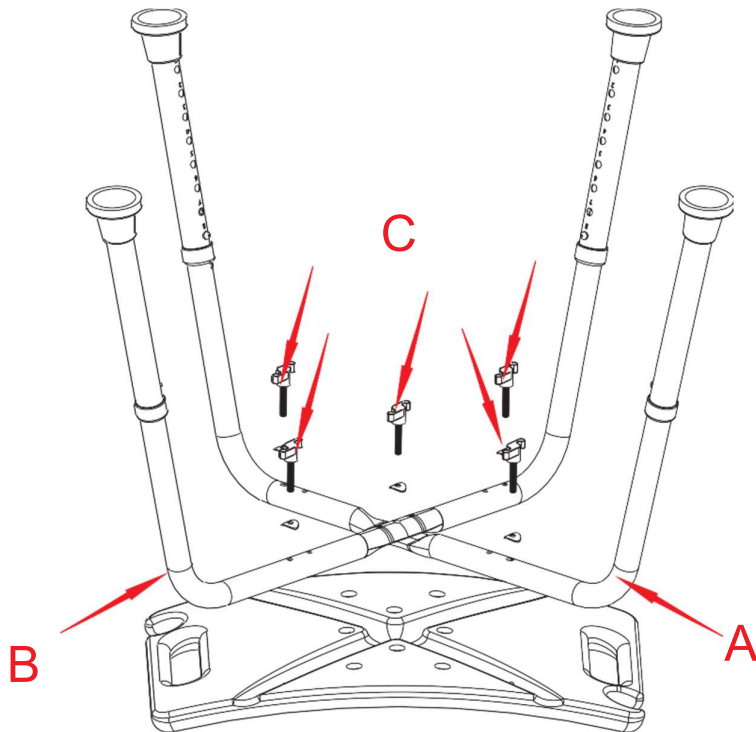

Thank you for your purchase!

Adjustable Bath & Shower Chair With Non-Slip Feet

ASSEMBLY INSTRUCTIONS

Before You Begin:

Please identify all component parts and hardware pieces required before you begin.

Carefully remove all the components from the packaging and set aside for assembly.

Warning:

CHOKING HAZARD - Small Parts. Adult Assembly Required.

DO NOT ALLOW CHILDREN TO CLIMB ON THE CHAIR

.....

PARTS

x1 plastic seat

x1 frame tube A

x1 frame tube B

x5 knobs C

x5 arc gaskets

STEP

.....

Thank you for purchase!