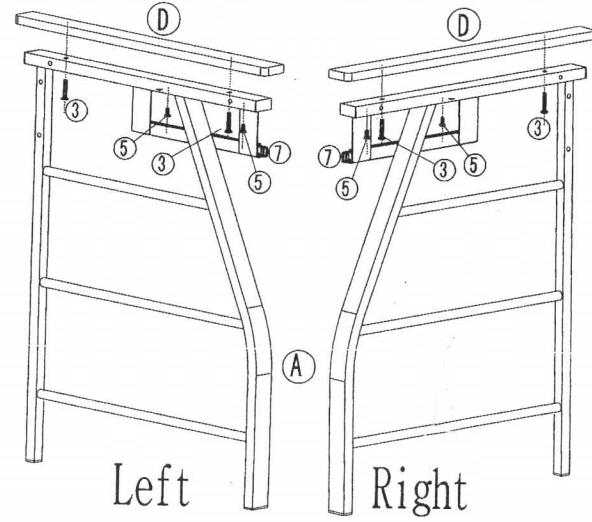

PARTS

- ①  4PCs
M6X65
- ②  4PCs
M6X55
- ③  4PCs
M6X30
- ④  4PCs
M6X25
- ⑤  4PCs
M6X12
- ⑥  4PCs
M4X14
- ⑦  4PCs
M4X6
- ⑧  4PCs
- ⑨  1SETS
- Allen key

- 
- 

1

2

3

Finish

NAN-JN-2940-G